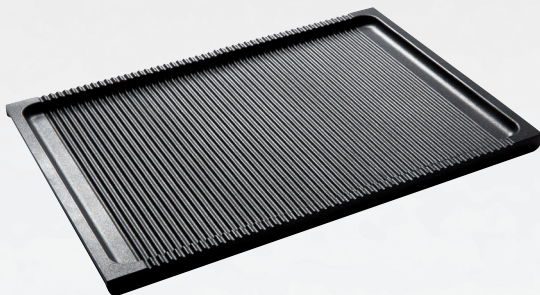

## DUALE GRILLPLATTE

*A SINGLE PRODUCT: TWO COOKING AREAS.*

ARTIKEL ITEM	ABMESSUNG MEASURES	DICKE THICK	HÖHE HEIGHT	EAN	PREIS € PRICE €
00114B/26TP0	30 x 22,5 cm	4,0 mm	4 cm	8001586013615	<b>28,60</b>

**NEW**

## OFEN-GRILLPLATTE

*THE LARGEST ONE WITH IN 36CM. SPECIAL FOR CHARCOAL GRILLING.*

ARTIKEL ITEM	ABMESSUNG MEASURES	DICKE THICK	HÖHE HEIGHT	EAN	PREIS € PRICE €
000114/36TP0	36 X 18 cm	4,0 mm	3 cm	8001586013943	<b>29,50</b>